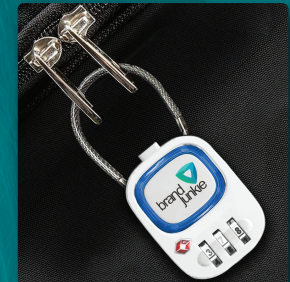

\$4.00 each

Super bright LED is a fun accessory that will light up the faces of all who receive it! We encourage you to try a sample, plug it into a Power Bank or any USB power source and see for yourself, it is sure to bring smiles! Safety approved for shipment to EU, US and Canada. Great branding experience; rectangle logo plate is highlighted with LED illuminated color trim and looks great for a long useful life. Optional Goose-neck support cable ships with the version. Packaged in white zip lock pouch. Size; 1.6" L x 1.3" W x 0.6" H

www.mybrandjunkie.com

Family 500 Retractable Badge Holder

\$3.34 each

Retractable badge clip with fun color accent of your choice. Rectangle logo area. Badge clip extends up to 30" for quick ID swiping.

High Capacity USB w/LED illuminated Trim

\$5.02 each

1-Tier USB memory w/connector cap. Packaged in white gift box.

Power Bank W/ Rectangle LED Illuminated Trim

\$8.38 each

2600mAh, Power Bank with Rectangle LED Illuminated Trim. Includes micro USB cord.

Sentry TSA Luggage Lock

\$9.22 each

100% TSA and SENTRY APPROVED luggage combination lock with color accent of your choice. SET YOUR OWN COMBO: users can set their own 3 dial combination. Packaged in white zip lock pouch.