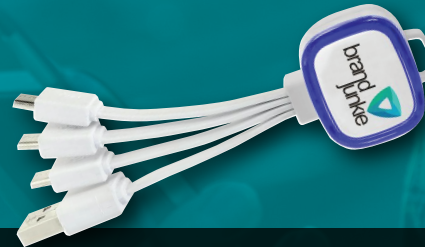

\$4.00 each

Super bright LED is a fun accessory that will light up the faces of all who receive it! We encourage you to try a sample, plug it into a Power Bank or any USB power source and see for yourself, it is sure to bring smiles! Safety approved for shipment to EU, US and Canada. Great branding experience; rectangle logo plate is highlighted with LED illuminated color trim and looks great for a long useful life. Optional Goose-neck support cable ships with the version. Packaged in white zip lock pouch. Size; 1.6" L x 1.3" W x 0.6" H

5717 Crawford St
New Orleans, LA 70123.

Car Charger Dual USB 3.1 Amp Rectangle LED

\$6.70 each

This innovative design is sourced from the only supplier who has the Patent. Engineered and tested to charge up to 2 phones, 2 tablets or 1 phone and 1 tablet at the same time. Logo is forward facing and highlighted with Rectangle LED illuminated color trim. Safe Electronic Fuse protects portable devices and car from Over Heating, Over Current, Short Circuit and Surge Protection; automatically resets for immediate reuse. Size; 2.75" L x 1.25" W x 1.05" H.

\$5.02 each

1-Tier USB memory w/connector cap. Packaged in white gift box.

Power Bank W/ Rectangle LED Illuminated Trim

\$8.38 each

2600mAh, Power Bank with Rectangle LED Illuminated Trim. Includes micro USB cord.

3-in-1 Charging Cable W/ LED Illuminated Trim

\$6.70 each

Supports both Charging and Data Sync for up to 3 Micro USB devices simultaneously. Excellent branding with LED Illuminated Color Trim. Optional CA100 MFi adapter quoted separately - Made for iPod iPhone iPad; provides Charging and Data Sync to one Apple® device per adapter: iPhone, 6, 6+, 5s and 5c, iPad Air and iPod Mini. The 4th cord is a standard size USB that plugs into the power source including wall chargers, power banks or computers.